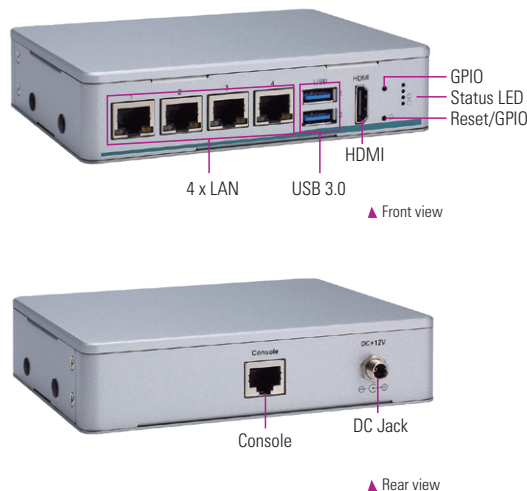

NA346

Fanless Ultra Compact Network Appliance with Intel® Celeron® Processor N3350 and up to 4 LAN for Entry Level SD-WAN, VPN, and Security Gateway

Features

- Intel® Celeron® processor N3350 (Apollo Lake)
- 1 DDR3L-1866 SO-DIMM for up to 8GB of memory
- 4 GbE LAN ports (Intel® I211)
- 2 PCIe Mini Card slot for mSATA (optional)
- 1 PCIe Mini Card slot for WiFi or LTE module
- Small form factor with fanless and noiseless design
- Suitable for IoT security applications
- Microsoft Azure IoT Edge certified

Specifications

System	
CPU	Intel® Celeron® processor N3350 (Apollo Lake)
Chipset	SoC integrated
Memory	1 x DDR3L-1866 SO-DIMM, up to 8GB non-ECC memory
BIOS	AMI SPI Flash BIOS
Storage	1 x Full-size mSATA 1 x Half-size mSATA
Network Interface	4 x GbE LAN (Intel® I211)
I/O	1 x Console (RJ-type) 4 x LAN 2 x USB 3.0 1 x HDMI
TPM	Onboard TPM 2.0 (optional)
Other Features	LAN Bypass (optional)
Expansion Interface	1 x Half-size PCIe Mini Card slot (SATA+USB) 1 x Full-size PCIe Mini Card slot (SATA/PCIe, PCIe co-layout with Eth4) 1 x Nano SIM socket
Watchdog Timer	255 stepping for system reset
Power Supply	1 x 12V, 3A power adapter
OS Compatibility	Win 10, Linux (Yocto project)

Mechanical/ Environmental

Form Factor	Desktop, small form factor and fanless
LED	Power, HDD, GPIO programmable, LAN Bypass, Link/Act with transfer rate
Operating Temperature	0°C to +40°C (+32°F to +104°F)
Humidity	10% - 90% RH, non-condensing
Chassis Material	Aluminum
Dimensions	33.5 mm (1.32") (H) x 146 mm (5.75") (W) x 118.2 mm (4.65") (D)
Weight (net/gross)	0.62 kg (1.37 lb)/1.3 kg (2.87 lb)
Certifications	CE/FCC Class B